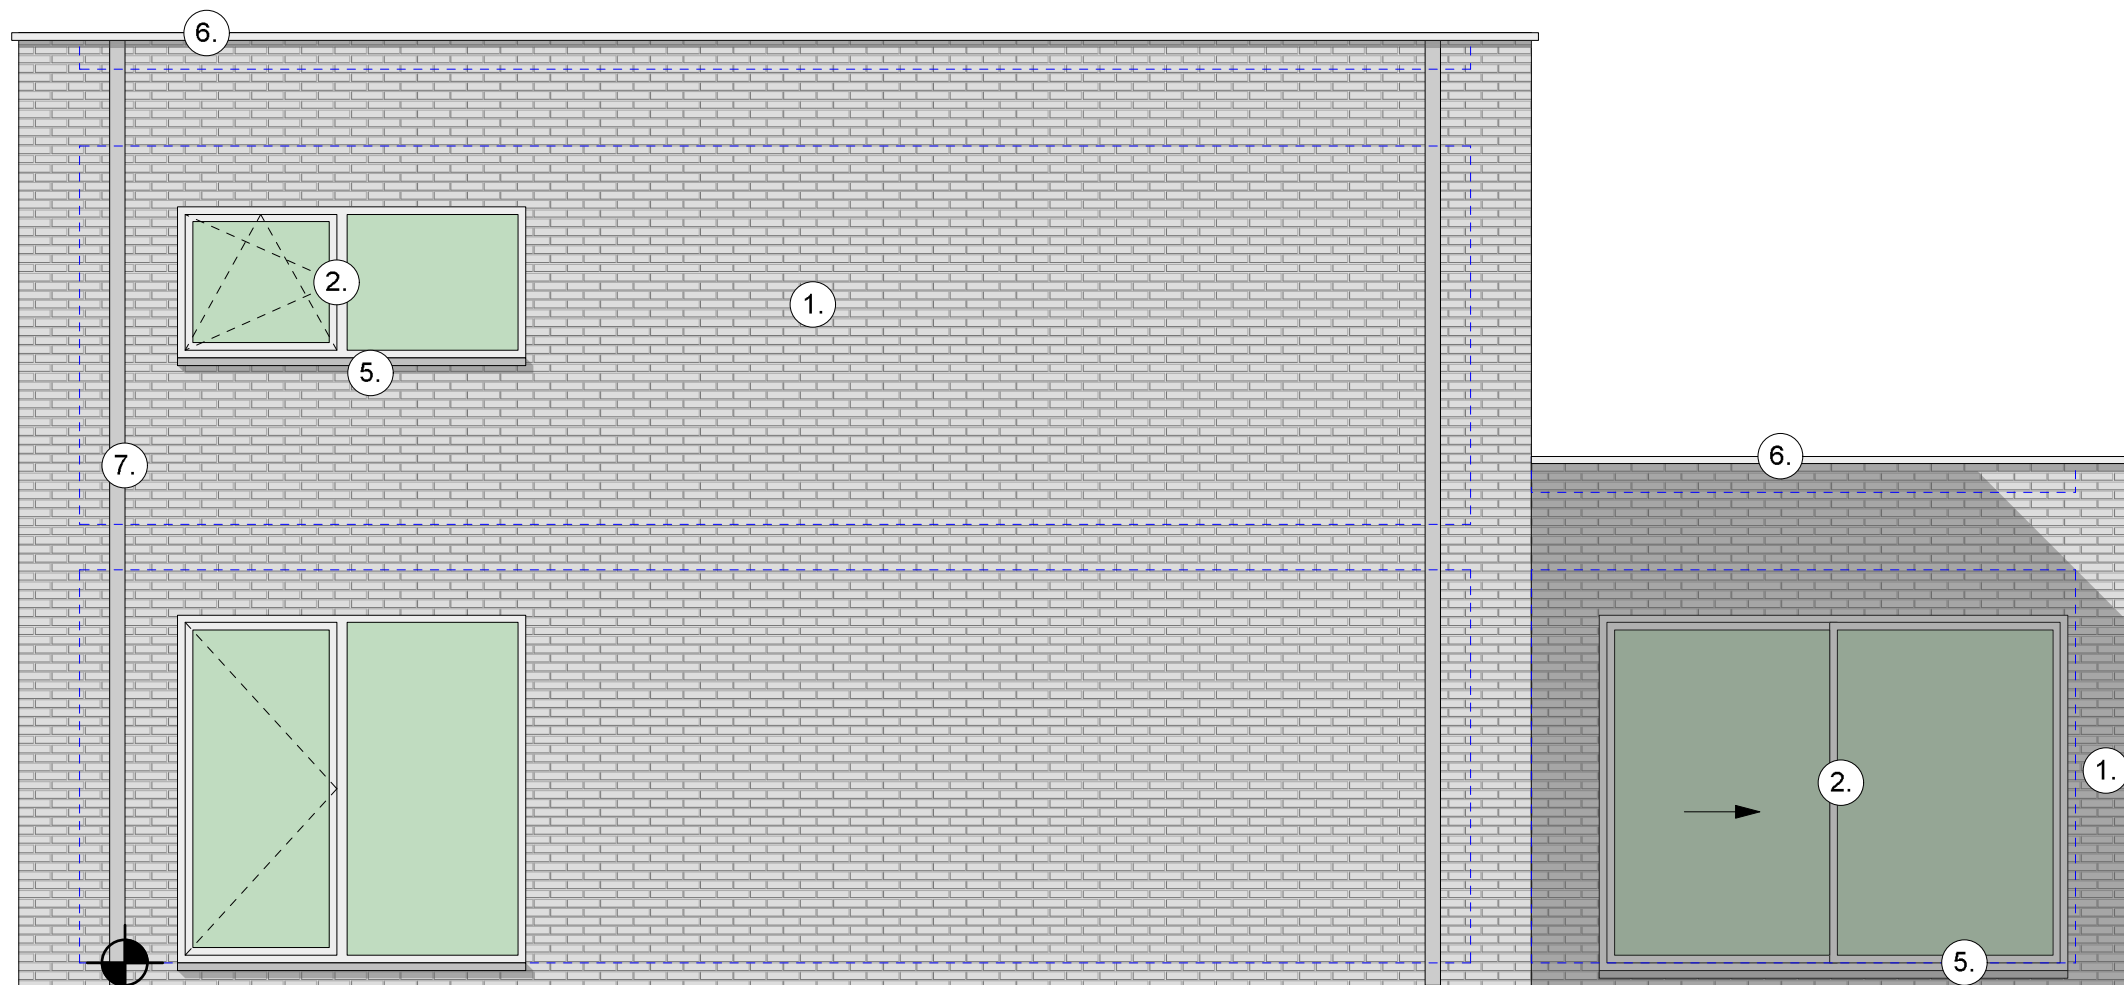

+6.15
+6.10
+5.91

+5.40

+5.00

+4.00

+2.90

+2.60
+2.30

+0.00
-0.18

+6.15
+6.10
+5.91

+5.40

+3.35
+3.30
+3.11

+2.60
+2.30

+0.00
-0.18

AANZICHT ZIJGEVEL RECHTS

nieuwe toestand - schaal 1/50